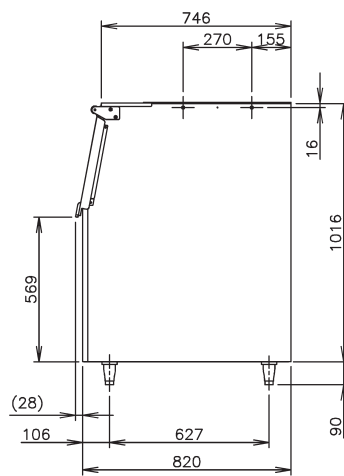

B-340 SA

The B-340 SA ice storage bin is the perfect match for a wide range of Hoshizaki Ice makers

HOSHIZAKI

LEADING NATURALLY

Perfect matching with icemakers

Ice maker model	B-340 SA
KM-1301	•

Kit for matching ice makers

Ice maker model	B-340 SA
IM-130A/-HC	TK 8 D + TK 18 D
IM-240D	TK IMD2
IM-240A/-HC	TK 8 D + TK 18 D
KM-520/660	TK 8 D + TK 18 D
KMD-201	TK 8 D + TK 18 D
KMD-270	TK 8 D + TK 18 D
FM-150	TK 8 D + TK 18 D
FM-300/-HC	TK 8 D + TK 18 D
FM-480/-HC	TK 8 D + TK 18 D
FM-600	TK 8 D + TK 18 D
FM-750	TK 18 D

Ice maker model	B-340 SA
FM-1000	TK 18 D
FM-1200	TK 18 D
FM-1800	TK 1800
2 x IM-240A	TK 4 DM
2 x KM-520/660	TK 4 DM
2 x KMD-201	TK 4 DM + TK 4 DR
2 x KMD-270	TK 4 DM + TK 4 DR
2 x FM-150	TK 4 DM
2 x FM-300	TK 4 DM
2 x FM-480	TK 4 DM
2 x FM-600	TK 4 DM

SHIPPING SPECIFICATIONS

MODEL	Net Equipment Dimensions		Crated dimensions		
	W x D x H (mm)	Net Weight (kg)	W x D x H (mm)	Gross Weight (kg)	Volume (m³)
B-340SA	1219,2 x 820 x 1016	72	1328 x 928 x 1194	88	1,5

HOSHIZAKI