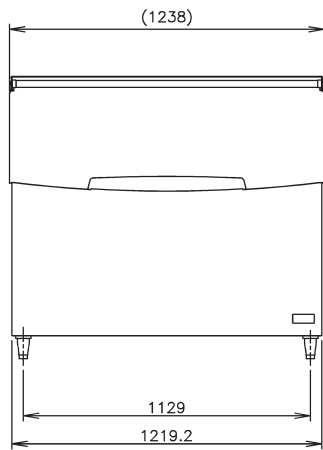

B-340 SA

The B-340 SA ice storage bin is the perfect match for a wide range of Hoshizaki Ice makers

HOSHIZAKI

LEADING NATURALLY

Perfect matching with icemakers

Ice maker model	B-340 SA
KM-1301	•

Kit for matching ice makers

Ice maker model	B-340 SA
IM-130A/-HC	TK 8 D + TK 18 D
IM-240D	TK IMD2
IM-240A/-HC	TK 8 D + TK 18 D
KM-520/660	TK 8 D + TK 18 D
KMD-201	TK 8 D + TK 18 D
KMD-270	TK 8 D + TK 18 D
FM-150	TK 8 D + TK 18 D
FM-300/-HC	TK 8 D + TK 18 D
FM-480/-HC	TK 8 D + TK 18 D
FM-600	TK 8 D + TK 18 D
FM-750	TK 18 D

Ice maker model	B-340 SA
FM-1000	TK 18 D
FM-1200	TK 18 D
FM-1800	TK 1800
2 x IM-240A	TK 4 DM
2 x KM-520/660	TK 4 DM
2 x KMD-201	TK 4 DM + TK 4 DR
2 x KMD-270	TK 4 DM + TK 4 DR
2 x FM-150	TK 4 DM
2 x FM-300	TK 4 DM
2 x FM-480	TK 4 DM
2 x FM-600	TK 4 DM

SHIPPING SPECIFICATIONS

MODEL	Net Equipment Dimensions		Crated dimensions		
	W x D x H (mm)	Net Weight (kg)	W x D x H (mm)	Gross Weight (kg)	Volume (m³)
B-340SA	1219,2 x 820 x 1016	72	1328 x 928 x 1194	88	1,5

HOSHIZAKI