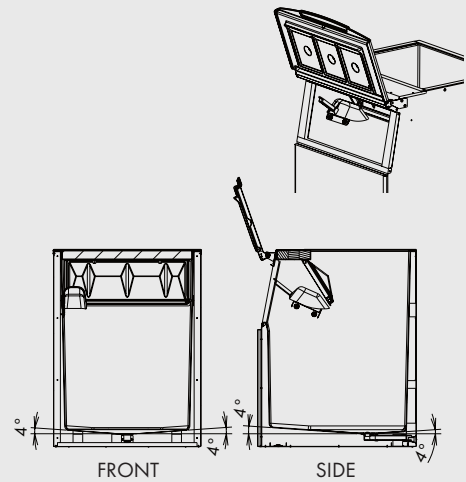

SERIES: ICE STORAGE BINS

FEATURES:

Convenient, global standard width 1220 cm (48"), fits nicely in most spaces, matching a wide range of Hoshizaki ice makers.

Sturdy construction provide safe and sanitary storage of Cube and Flake Ice.

ABS plastic, light-weight, insulated door, for ease of handling and comfortable access to ice.

Door opening angle allows for stable rest position during ice scooping.

Stainless-steel front and sides for added resistance to corrosion and ease of cleaning.

Blue polyethylene bin liner with rounded corners allows for faster collection of ice.

Ecological insulation foam blowing agent.

Back-panel drain connection.