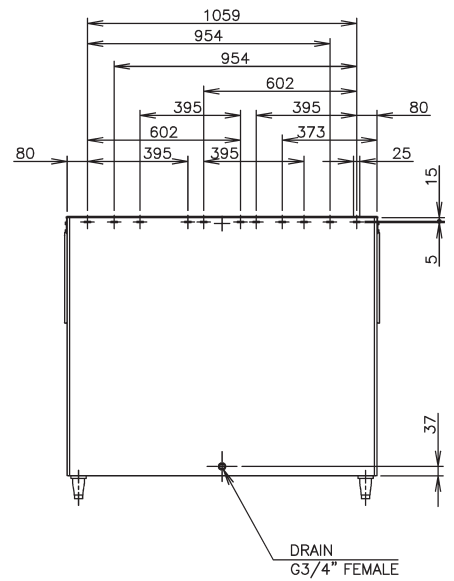

B-340 SA

The B-340 SA ice storage bin is the perfect match for a wide range of Hoshizaki Ice makers

HOSHIZAKI

LEADING NATURALLY

Perfect matching with icemakers

Ice maker model	B-340 SA
KM-1301	•

Kit for matching ice makers

Ice maker model	B-340 SA
IM-130A/-HC	TK 8 D + TK 18 D
IM-240D	TK IMD2
IM-240A/-HC	TK 8 D + TK 18 D
KM-520/660	TK 8 D + TK 18 D
KMD-201	TK 8 D + TK 18 D
KMD-270	TK 8 D + TK 18 D
FM-150	TK 8 D + TK 18 D
FM-300/-HC	TK 8 D + TK 18 D
FM-480/-HC	TK 8 D + TK 18 D
FM-600	TK 8 D + TK 18 D
FM-750	TK 18 D

Ice maker model	B-340 SA
FM-1000	TK 18 D
FM-1200	TK 18 D
FM-1800	TK 1800
2 x IM-240A	TK 4 DM
2 x KM-520/660	TK 4 DM
2 x KMD-201	TK 4 DM + TK 4 DR
2 x KMD-270	TK 4 DM + TK 4 DR
2 x FM-150	TK 4 DM
2 x FM-300	TK 4 DM
2 x FM-480	TK 4 DM
2 x FM-600	TK 4 DM

SHIPPING SPECIFICATIONS

MODEL	Net Equipment Dimensions		Crated dimensions		
	W x D x H (mm)	Net Weight (kg)	W x D x H (mm)	Gross Weight (kg)	Volume (m³)
B-340SA	1219,2 x 820 x 1016	72	1328 x 928 x 1194	88	1,5

HOSHIZAKI