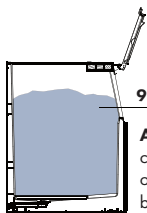

Back-panel drain connection.

Max. storage capacity up to 340 kg

AHRI storage capacity up to 275 kg

90% Volume

Application:
capacity calculated on 90% total volume based on rate of 480 Kg/m³ (2,08 dm³/Kg)

80% Volume

MODEL	Exterior	Interior	Door style	Insulation	Connection-drain	Outside dimensions W x D x H (mm)	Adjustable legs height (mm)
B-340 SA	Stainless Steel, Galvanized Steel (Rear), Plastic Door	Polyurethane	Upward Opening	Polyurethane foam	Outlet 3/4" (connected at rear side)	1219,2 x 820 x 1016	90 - 120 mm