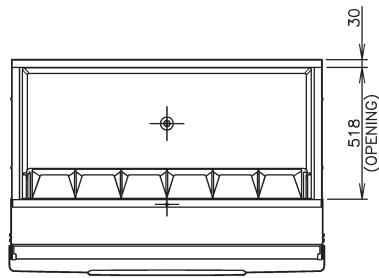

B-340 SA

The B-340 SA ice storage bin is the perfect match for a wide range of Hoshizaki Ice makers

HOSHIZAKI

LEADING NATURALLY

Perfect matching with icemakers

Ice maker model	B-340 SA
KM-1301	•

Kit for matching ice makers

Ice maker model	B-340 SA
IM-130A/-HC	TK 8 D + TK 18 D
IM-240D	TK IMD2
IM-240A/-HC	TK 8 D + TK 18 D
KM-520/660	TK 8 D + TK 18 D
KMD-201	TK 8 D + TK 18 D
KMD-270	TK 8 D + TK 18 D
FM-150	TK 8 D + TK 18 D
FM-300/-HC	TK 8 D + TK 18 D
FM-480/-HC	TK 8 D + TK 18 D
FM-600	TK 8 D + TK 18 D
FM-750	TK 18 D

Ice maker model	B-340 SA
FM-1000	TK 18 D
FM-1200	TK 18 D
FM-1800	TK 1800
2 x IM-240A	TK 4 DM
2 x KM-520/660	TK 4 DM
2 x KMD-201	TK 4 DM + TK 4 DR
2 x KMD-270	TK 4 DM + TK 4 DR
2 x FM-150	TK 4 DM
2 x FM-300	TK 4 DM
2 x FM-480	TK 4 DM
2 x FM-600	TK 4 DM

SHIPPING SPECIFICATIONS

MODEL	Net Equipment Dimensions		Crated dimensions		
	W x D x H (mm)	Net Weight (kg)	W x D x H (mm)	Gross Weight (kg)	Volume (m³)
B-340SA	1219,2 x 820 x 1016	72	1328 x 928 x 1194	88	1,5

HOSHIZAKI