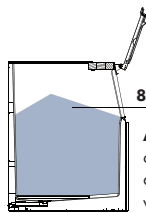

Back-panel drain connection.

Max. storage capacity up to 340 kg

AHRI storage capacity up to 275 kg

90% Volume

Application:
capacity calculated on 90% total volume based on rate of 480 Kg/m³ (2,08 dm³/Kg)

80% Volume

AHRI: capacity calculated on 80% of total volume based on rate of 480 Kg/m³ (2,08 dm³/Kg)

COMMERCIAL WARRANTY AGAINST MANUFACTURING DEFECTS

PARTS **2** YEARS

LABOUR **2** YEARS

STANDARD ACCESSORIES

- Scoop
- Scoop holder
- Legs
- Drain tube
- Nipple

MODEL	Exterior	Interior	Door style	Insulation	Connection-drain	Outside dimensions W x D x H (mm)	Adjustable legs height (mm)
B-340 SA	Stainless Steel, Galvanized Steel (Rear), Plastic Door	Polyurethane	Upward Opening	Polyurethane foam	Outlet 3/4" (connected at rear side)	1219,2 x 820 x 1016	90 - 120 mm